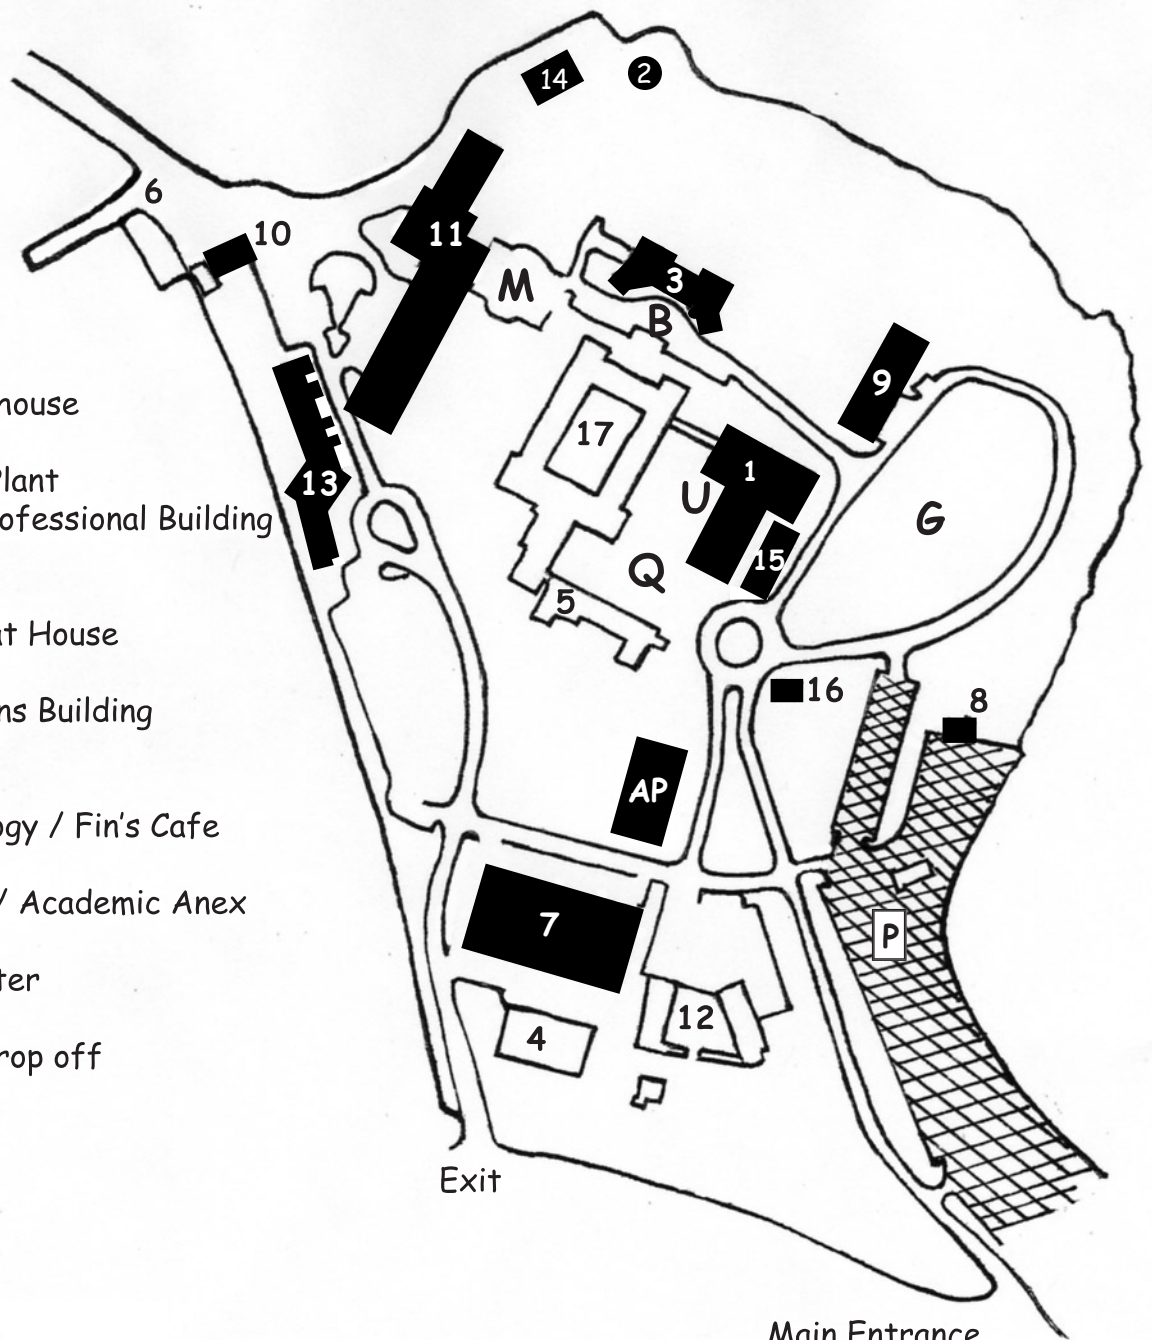

UConn Avery Point

- 1. Academic Building
- 2. Avery Point Lighthouse
- 3. Branford House
- 4. Central Utilities Plant
- 5. Community and Professional Building
- 6. Dock
- 7. Gym
- 8. John Gardner Boat House
- 9. Library
- 10. Marine Operations Building
- 11. Marine Sciences
- 12. Physical Plant
- 13. Project Oceanology / Fin's Cafe
- 14. Rankin Lab
- 15. Student Center / Academic Anex
- 16. University Police
- 17. USCG R & D Center
- AP. Batting Cages
- B. Bus Pick up and Drop off
- G. Green
- M. Plaza
- P. Student Parking
- Q. Quad
- U. UConn Bookstore

Take I-95 north/south to Exit 87, Clarence Sharp Highway.

Continue on Clarence Sharp Highway; turn right at the second traffic light.

At the next traffic light, turn left on to Benham Road.

Proceed for about 1.5 miles to the entrance of the Avery Point Campus.